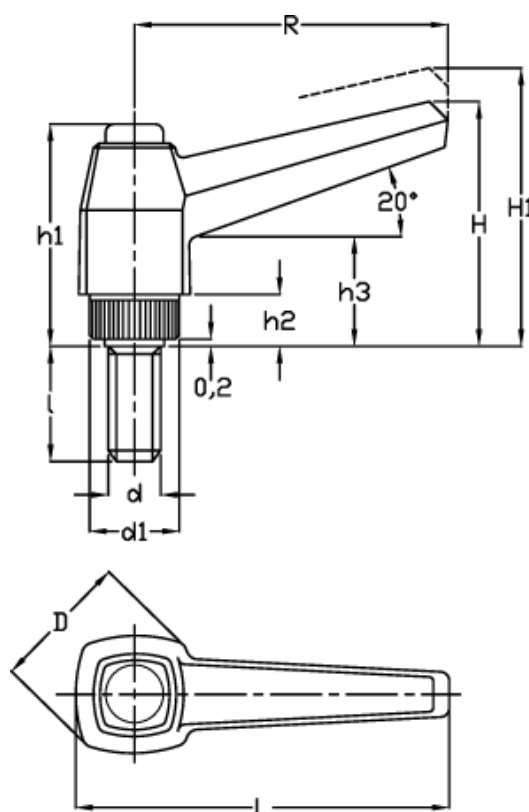

Data Sheet

Article number: 2303141466

Description: E+G Adjustable handle w/threaded stud
MRX.63 p-M6x30

Measures

D	= 23	I	= 30
d1	= 15	L	= 73
d 6g	= M6	Number of teeth	= 20
H	= 43	R	= 63
h1	= 37		
H1	= 46.5		
h2	= 8		
h3	= 17		